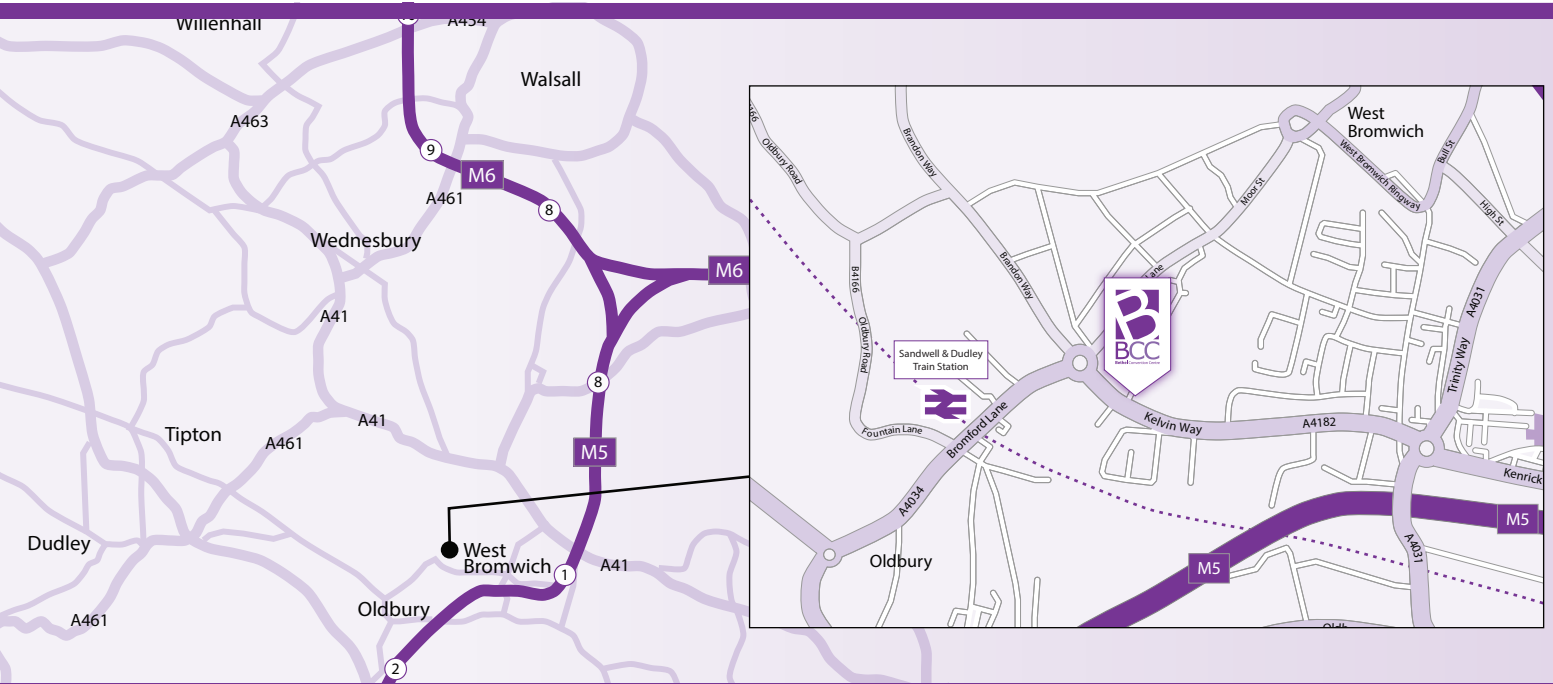

BETHEL CONVENTION CENTRE

PROVIDING YOU WITH THE PERFECT EVENT

DIRECTIONS

FROM THE NORTH

Off Junction 1 of the M5 take 2nd left onto A4252
 First roundabout turn right onto A4182
 Second roundabout straight over onto Kelvin Way
 Half a mile down, Bethel is on the right hand side.

FROM THE SOUTH

Off Junction 1 of the M5 take the 5th left onto A4252
 First roundabout turn right onto A4182
 Second roundabout straight over onto Kelvin Way
 Half a mile down, Bethel is on the right hand side.

FROM THE TRAIN STATION

From the train station on to the main road, turn right, walk to the top of the road, turn right at the roundabout, walk 250 yards, BCC is situated, second driveway on the left hand side.